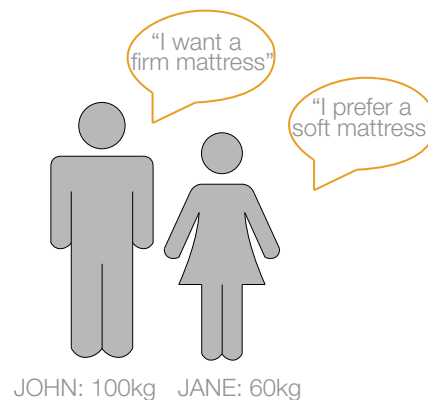

	KING	QUEEN	DOUBLE	K.SINGLE
MEDIUM	✓	✓	✓	✓
	\$2890	\$2450	\$2350	\$1865

personalise your mattress to suit your lifestyle.

For couples that differ in body weight or for those who simply prefer different comfort levels, why not mix and match your sleep system. By ordering two different half-size mattresses, there's no need to compromise.

MIX & MATCH

personalise your sleep

- Choice of any two half-size mattresses to make up one King or Queen size.
- Both halves can be put in one cover.
- Great for couples who prefer different comfort levels.
- All mattresses are the same height.
- Choice of 3 types of mattress covers.

	ZEFIRO	NATURAL MEMORY	TRIOCELL	DUOCELL
1/2 KING	\$2393	\$1590	\$1865	\$1645
1/2 QUEEN	\$2197	\$1348	\$1623	\$1402

- John and Jane are looking for a new mattress. Because they have different preferences in firmness, the best solution is to purchase a Mix & Match mattress.
- All mattresses are standard Australian King and Queen sizes and the seam between the two halves cannot be felt through the unifying cover.
- Two sleep solutions in one mattress; no more compromise, just comfort.