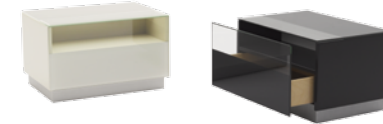

Ventura

Beige & Grey: **$595** W:600 x D:420 x H:362mm
White: **$650**

The Ventura bedside is constructed almost entirely from glass. This elegant bedside features a clear glass shelf within the drawer to create a beautiful display with your personal effects.