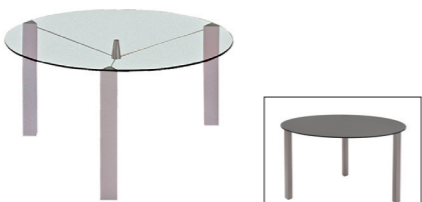

Occhio

DFT5656

clear: **$1100** brown: **$1495** Height:735 mm
Diam:1260 **$1195** **$1600**
Diam:1360 **$1195** **$1600**
Diam:1500 **$1295** **$1795**

The unique framework of the table forms the feature on the clear glass model. The satinato grey table has champagne coloured aluminium legs & frame.