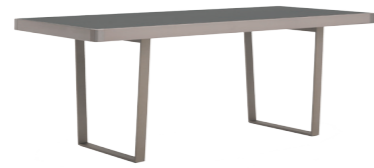

Foro

Foro **\$350** W:446 x D:523 x H: 730

The Foro also features the distinctive hollow seat design, with a supportive curved back. It looks particularly good with round tables.

Ali
legs: body:

Ali fabric: **\$395*** W:437 x D:520 x H:780
 Ali leather: **\$495**

The Ali chair is a comfortable upholstered chair in a modern shape. Available with gloss poly legs, or a matt champagne coloured poly leg.

Prato
Height:730 mm

W:1260 x D:1260 **\$2050**
 W:1380 x H:1380 **\$2350**
 W:1600 x D:900 **\$1995**
 W:1680 x H:850 **\$2050**

The Prato is sleek and stylish with its frameless frosted grey glass top and polished aluminium legs. The glass is securely fixed via screws in the legs.

Aster
Height:730 mm

W:1500 x D:900 **\$1395**
 W:1680 x D:900 **\$1495**
 W:2000 x D:900 **\$1695**
 W:2400 x D:1000 **\$1995**