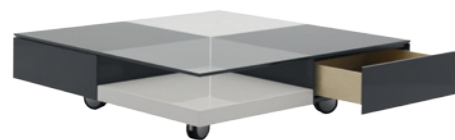

## Cintura walnut

DFK2853

Rectangle: **\$1400** W:1200 x D:800 x H:350mm  
 Square: **\$1500** W:1130 x D:1130 x H:350mm

A stunning American walnut table top that highlights the natural wood grain, paired with sturdy and elegant champagne coloured aluminium cross legs. Rounded corners and a tapered edge soften the modern look.

## Domino

DFK2848A

Small: (a) **\$1695** (b) **\$1895** W:1000 x D:1000 x H:320mm  
 Large: (a) **\$1950** (b) **\$2350** W:1200 x D:1200 x H:320mm

The Domino consists of 2 solid compartments with storage drawers and two open shelves, ideal for creating coffee table displays. Available in a two tone contrast (as pictured) or a single colour and two square size options.