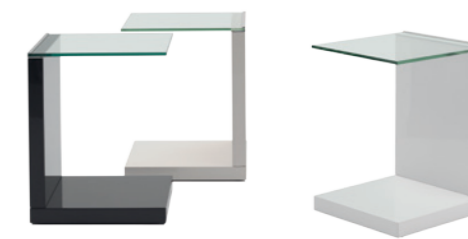

## Clara

DFK55

Clara: (a) **\$360** (b) **\$420** (c) **\$495** Diam:500 x H:456mm

The Clara's dimensions are slightly lower & wider than average making it perfect as a sofa end table or between two armchairs. The glass top design features opaque glass with the central fixing visible and becoming a design feature. The heavy metal base is sturdy and stable.

## Vinnello

DFK73

Wine trolley: **\$695** Diam:500 x H:605mm  
 Side table: **\$495** Diam:500 x H:490mm

The Vinnello range is available in two models, the wine trolley and the side table. The wine trolley is on castor wheels and features 3 levels and a safety rail for drinks. The side table also makes a great bedside table.

## Hula

DFK65-L

Beige, grey & white: **\$350** W:352 x D:405 x H:505mm

The Hula side table is stylish and features a functional, versatile design. Designed to pull over the sofa, the Hula has concealed roller wheels underneath for ease of movement. The design also suits being used as a bedside, the bottom shelf makes a great spot for books & magazines.